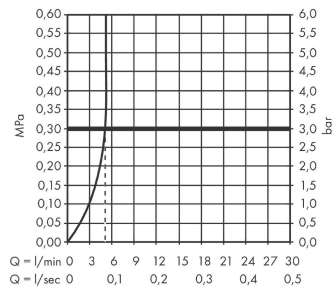

Talis E

Single lever basin mixer 110 CoolStart with pop-up waste set

Surfaces: **Polished Gold Optic** Article Number: **71713990**

Description

product features

- consists of: single lever basin mixer, waste set
- ComfortZone 110
- projection 112 mm
- spray type: normal spray
- maximum flow rate at 3 bar: 5 l/min
- ceramic cartridge
- temperature limitation adjustable
- suitable for continuous flow water heaters
- pop-up waste set G 1¼
- material waste set: metal
- connection type: G ¾ connections
- connection dimension: DN15
- cold water in middle position

Technology

Design awards

Product image

Scale drawing

Talis E
Single lever basin mixer 110 CoolStart with pop-up waste set
 Surfaces: **Polished Gold Optic** Article Number: **71713990**

Flowchart

Talis E
Single lever basin mixer 110 CoolStart with pop-up waste set
 Surfaces: **Polished Gold Optic** Article Number: **71713990**

Exploded Drawing

Year of production: >07/19

Talis E
Single lever basin mixer 110 CoolStart with pop-up waste set
 Surfaces: **Polished Gold Optic** Article Number: **71713990**

Spare part list

Year of production: >07/19