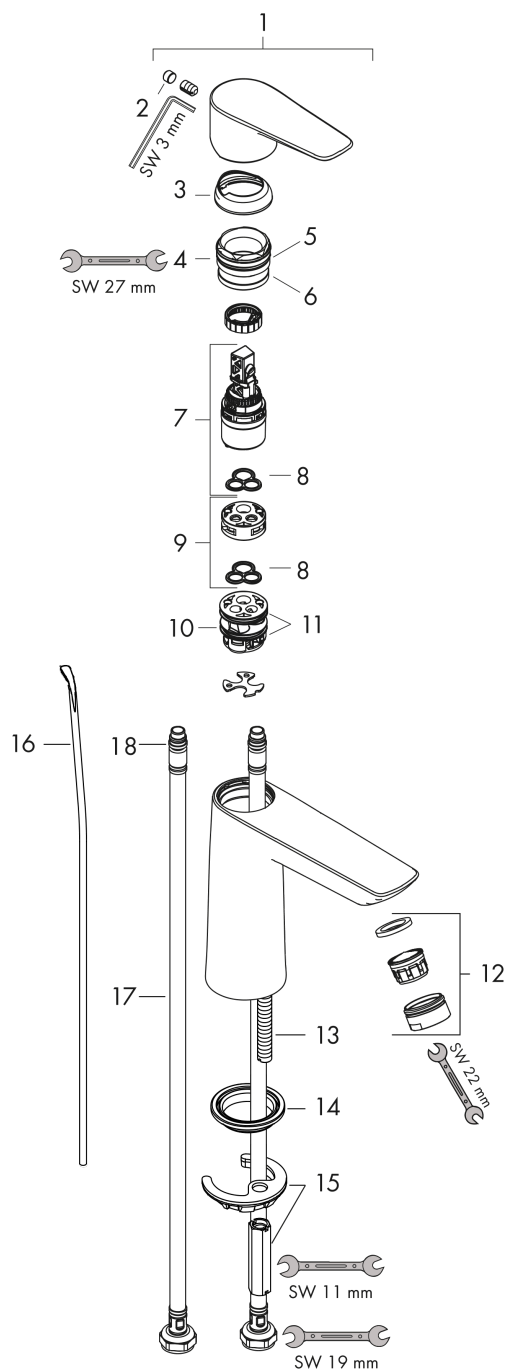

Talis E

Single lever basin mixer 110 CoolStart with pop-up waste set

Surfaces: **Polished Gold Optic** Article Number: **71713990**

Description

product features

- consists of: single lever basin mixer, waste set
- ComfortZone 110
- projection 112 mm
- spray type: normal spray
- maximum flow rate at 3 bar: 5 l/min
- ceramic cartridge
- temperature limitation adjustable
- suitable for continuous flow water heaters
- pop-up waste set G 1¼
- material waste set: metal
- connection type: G ¾ connections
- connection dimension: DN15
- cold water in middle position

Technology

Design awards

Product image

Scale drawing

Talis E
Single lever basin mixer 110 CoolStart with pop-up waste set
 Surfaces: **Polished Gold Optic** Article Number: **71713990**

Flowchart

Talis E
Single lever basin mixer 110 CoolStart with pop-up waste set
 Surfaces: **Polished Gold Optic** Article Number: **71713990**

Exploded Drawing

Year of production: >07/19

Talis E
Single lever basin mixer 110 CoolStart with pop-up waste set
 Surfaces: **Polished Gold Optic** Article Number: **71713990**

Spare part list

Year of production: >07/19

Pos.	Description	Article Number	Price	PU
1	handle	92688990	-	1
2	screw cover	95704000	-	1
3	flange	92625990	-	1
4	nut	92689000	-	1
5	O-ring 25x1,5	98146000	-	1
6	O-ring 27x1,5	92527000	-	1
7	cartridge, assy	97685000	-	1
8	seal	98865000	-	1
9	adapter for cartridge	92628000	-	1
10	adapter for cartridge	95975000	-	1
11	O-ring 23x2	98398000	-	1
12	aerator M24x1 (5 l/min)	13185990	-	1
13	screw M8 x 68	97736000	-	1
14	seal	97608000	-	1
15	fixing set	96016000	-	1
16	pull rod	96657990	-	1
17	connection hose 450 mm M8x0,75 G3/8	97206000	-	1
18	O-ring 6,6x1,6	93019000	-	1
a	pop up waste	94139990	-	1