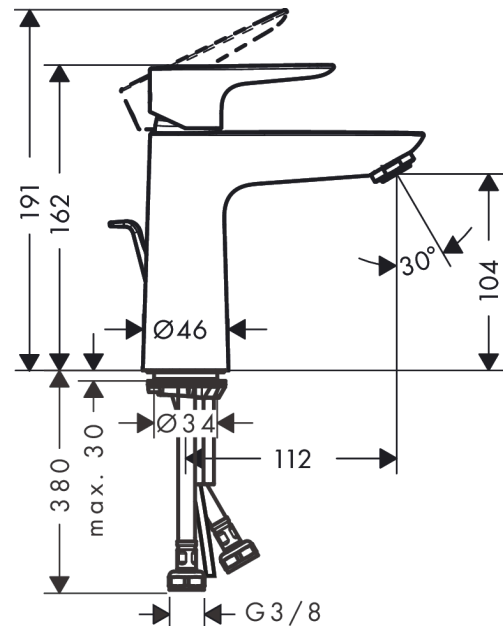

Talis E

Single lever basin mixer 110 CoolStart with pop-up waste set

Surfaces: **Polished Gold Optic** Article Number: **71713990**

Description

product features

- consists of: single lever basin mixer, waste set
- ComfortZone 110
- projection 112 mm
- spray type: normal spray
- maximum flow rate at 3 bar: 5 l/min
- ceramic cartridge
- temperature limitation adjustable
- suitable for continuous flow water heaters
- pop-up waste set G 1¼
- material waste set: metal
- connection type: G ¾ connections
- connection dimension: DN15
- cold water in middle position

Technology

Design awards

Product image

Scale drawing

Talis E
Single lever basin mixer 110 CoolStart with pop-up waste set
 Surfaces: **Polished Gold Optic** Article Number: **71713990**

Flowchart

Talis E
Single lever basin mixer 110 CoolStart with pop-up waste set
 Surfaces: **Polished Gold Optic** Article Number: **71713990**

Exploded Drawing

Year of production: >07/19

Talis E
Single lever basin mixer 110 CoolStart with pop-up waste set
 Surfaces: **Polished Gold Optic** Article Number: **71713990**

Spare part list

Year of production: >07/19

Pos.	Description	Article Number	Price	PU
1	handle	92688990	-	1
2	screw cover	95704000	-	1
3	flange	92625990	-	1
4	nut	92689000	-	1
5	O-ring 25x1,5	98146000	-	1
6	O-ring 27x1,5	92527000	-	1
7	cartridge, assy	97685000	-	1
8	seal	98865000	-	1
9	adapter for cartridge	92628000	-	1
10	adapter for cartridge	95975000	-	1
11	O-ring 23x2	98398000	-	1
12	aerator M24x1 (5 l/min)	13185990	-	1
13	screw M8 x 68	97736000	-	1
14	seal	97608000	-	1
15	fixing set	96016000	-	1
16	pull rod	96657990	-	1
17	connection hose 450 mm M8x0,75 G3/8	97206000	-	1
18	O-ring 6,6x1,6	93019000	-	1
a	pop up waste	94139990	-	1